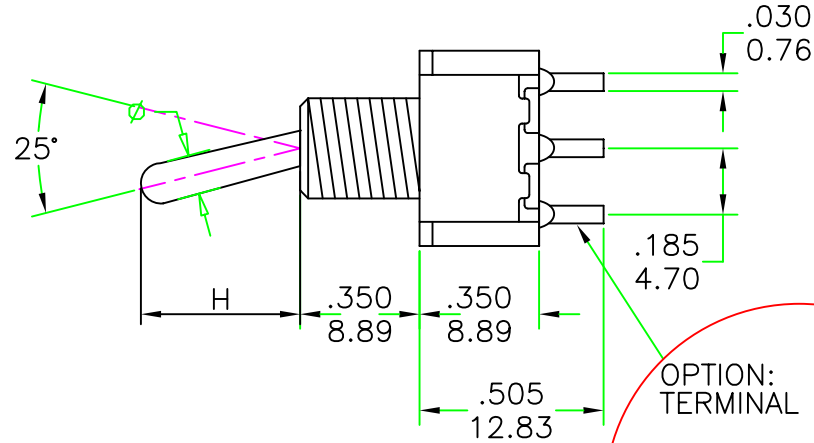

# T8013-SEB

PANEL MOUNTING  
 1/4 IN. BUSHING

Actuator	H	φ
S	10.41	φ3.00
T	5.50	φ2.70

Model No.	Switching Position		
T8013	ON	None	ON
T8013A	ON	None	<ON>
T8014	ON	OFF	ON
T8014A	<ON>	OFF	<ON>
T8014B	ON	OFF	<ON>
Term. Comm.	2-3	OPEN	2-1

				Nominal Tolerance		Part no. T8013-SEB	HONGJU ELECTRONIC CO., LTD		Check	
				Range	Tolerance				Dwg no.	Drawer
				0 ~ 1	±0.10	Part Name. T80-T/ SPDT Miniature Toggle Switches	Scale 2:1		Date	
1	A0	NEW	05.04.21	1 ~ 4	±0.20		Unit m/m (inch)	Rev. 0	Edition	A0
NO.	Edtion	Modified Contents	Name	Date	4 ~ 16		±0.30			