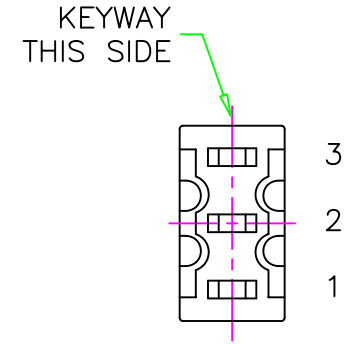

# T8013-SEB

PANEL MOUNTING  
 1/4 IN. BUSHING

Actuator	H	φ
S	10.41	φ3.00
T	5.50	φ2.70

Model No.	Switching Position		
T8013	ON	None	ON
T8013A	ON	None	<ON>
T8014	ON	OFF	ON
T8014A	<ON>	OFF	<ON>
T8014B	ON	OFF	<ON>
Term. Comm.	2-3	OPEN	2-1

				Nominal Tolerance		Part no. T8013-SEB	HONGJU ELECTRONIC CO., LTD		Check	
				Range	Tolerance				Dwg no.	Drawer
				0 ~ 1	±0.10	Part Name. T80-T/ SPDT Miniature Toggle Switches	Scale 2:1		Date	
1	A0	NEW	05.04.21	1 ~ 4	±0.20		Unit m/m (inch)	Rev. 0	Edition	A0
NO.	Edtion	Modified Contents	Name	Date	4 ~ 16		±0.30			