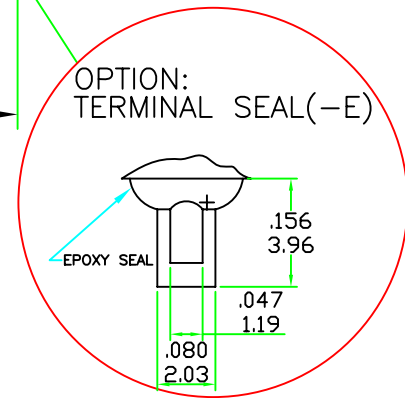

# T8013-SEB

PANEL MOUNTING  
 1/4 IN. BUSHING

Actuator	H	φ
S	10.41	φ3.00
T	5.50	φ2.70

Model No.	Switching Position		
T8013	ON	None	ON
T8013A	ON	None	<ON>
T8014	ON	OFF	ON
T8014A	<ON>	OFF	<ON>
T8014B	ON	OFF	<ON>
Term. Comm.	2-3	OPEN	2-1

				Nominal Tolerance		Part no. T8013-SEB	HONGJU ELECTRONIC CO., LTD		Check	
				Range	Tolerance				Dwg no.	Drawer
				0 ~ 1	±0.10	Part Name. T80-T/ SPDT Miniature Toggle Switches	Scale 2:1		Date	
1	A0	NEW	05.04.21	1 ~ 4	±0.20		Unit m/m (inch)	Rev. 0	Edition	A0
NO.	Edtion	Modified Contents	Name	Date	4 ~ 16		±0.30			