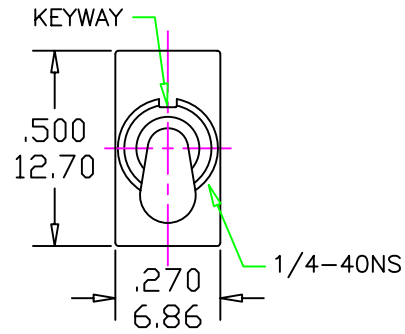

# T8013-SEB

PANEL MOUNTING  
 1/4 IN. BUSHING

Actuator	H	φ
S	10.41	φ3.00
T	5.50	φ2.70

Model No.	Switching Position		
T8013	ON	None	ON
T8013A	ON	None	<ON>
T8014	ON	OFF	ON
T8014A	<ON>	OFF	<ON>
T8014B	ON	OFF	<ON>
Term. Comm.	2-3	OPEN	2-1

				Nominal Tolerance		Part no. T8013-SEB	HONGJU ELECTRONIC CO., LTD		Check	
				Range	Tolerance				Dwg no.	Drawer
				0 ~ 1	±0.10	Part Name. T80-T/ SPDT Miniature Toggle Switches	Scale 2:1		Date	
1	A0	NEW	05.04.21	1 ~ 4	±0.20		Unit m/m (inch)	Rev. 0	Edition	A0
NO.	Edtion	Modified Contents	Name	Date	4 ~ 16		±0.30			