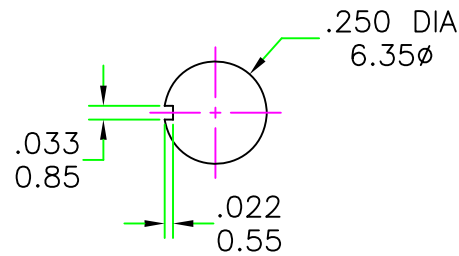

# T8013-SEB

PANEL MOUNTING  
 1/4 IN. BUSHING

Actuator	H	φ
S	10.41	φ3.00
T	5.50	φ2.70

Model No.	Switching Position		
T8013	ON	None	ON
T8013A	ON	None	<ON>
T8014	ON	OFF	ON
T8014A	<ON>	OFF	<ON>
T8014B	ON	OFF	<ON>
Term. Comm.	2-3	OPEN	2-1

				Nominal Tolerance		Part no. T8013-SEB	HONGJU ELECTRONIC CO., LTD		Check	
				Range	Tolerance				Dwg no.	Drawer
				0 ~ 1	±0.10	Part Name. T80-T/ SPDT Miniature Toggle Switches	Scale 2:1		Date	
1	A0	NEW	05.04.21	1 ~ 4	±0.20		Unit m/m (inch)	Rev. 0	Edition	A0
NO.	Edtion	Modified Contents	Name	Date	4 ~ 16		±0.30			